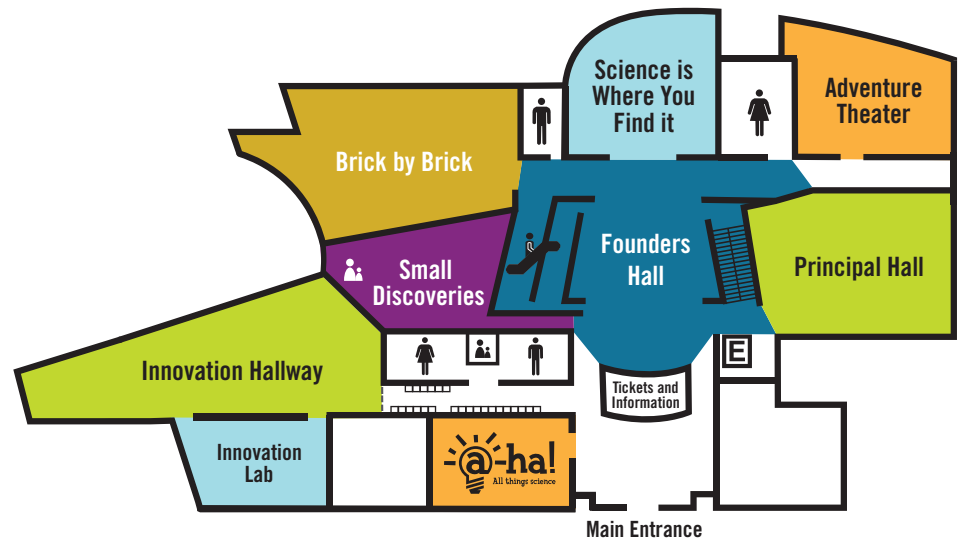

THE SCIENCE CENTER OF IOWA (SCI) is a nonprofit organization serving almost 200,000 visitors, annually. Hands-on exhibits and programming capture the creative minds of individuals, children, and families from all 99 counties and beyond our borders. The venue is a place for convening, connecting and creating memories to last a lifetime.

SCI

Centrally located in Downtown Des Moines, the Science Center provides a unique setting for events of all sizes. Whether you're hosting a lunchtime board meeting, an executive reception or exchanging vows, the Science Center is the place.

TAKE ALL THE SPACE YOU NEED!

This option gives your guests the space to roam and fully appreciate the venue and your event. This includes **Founders Hall, Small Discoveries, Brick by Brick, Science Is Where You Find It, Why the Sky?, Star Theater Planetarium, What on Earth?** and **When Things Get Moving**. It does not include outdoor spaces.

Bar minimum spend: \$500 minimum
(plus 20% gratuity charged on final bar bill)

SCI map and capacity

MAIN LEVEL

MAIN LEVEL CAPACITY

	cocktails	banquet	theater
Founders Hall	350	200	250
Principal Hall	350	200	250
Adventure Auditorium			150
Science is Where You Find it	75	50	50
Brick by Brick	50		
Small Discoveries	50		
Innovation Hallway	125	75	