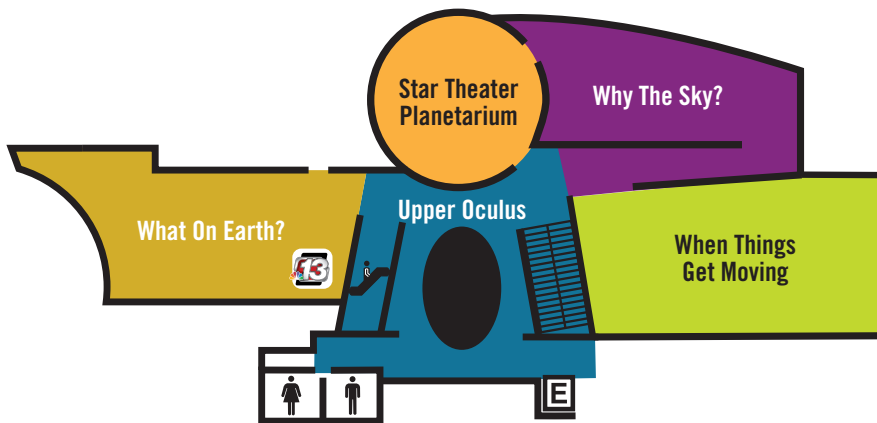

Bar minimum spend: \$500 minimum
(plus 20% gratuity charged on final bar bill)

SCI map and capacity

MAIN LEVEL

MAIN LEVEL CAPACITY

	cocktails	banquet	theater
Founders Hall	350	200	250
Principal Hall	350	200	250
Adventure Auditorium			150
Science is Where You Find it	75	50	50
Brick by Brick	50		
Small Discoveries	50		
Innovation Hallway	125	75	

UPPER LEVEL

UPPER LEVEL CAPACITY

	cocktails	banquet	theater
Star Theater Planetarium	150	50	100
When Things Get Moving	150		
Why the Sky?	100	50	
What on Earth	50		
Upper Oculus	125	100	
Board Room	20 max.		
Planning Room	20 max.		