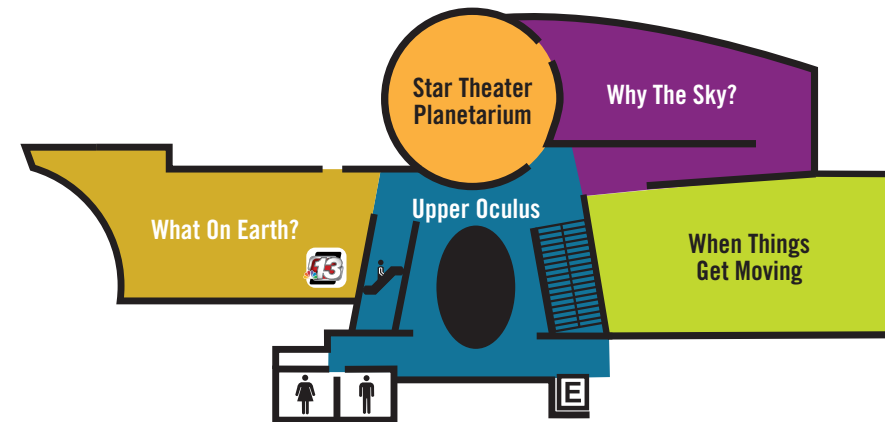

UPPER LEVEL

UPPER LEVEL CAPACITY

	cocktails	banquet	theater
Star Theater Planetarium	150	50	100
When Things Get Moving	150		
Why the Sky?	100	50	
What on Earth	50		
Upper Oculus	125	100	
Board Room	20 max.		
Planning Room	20 max.