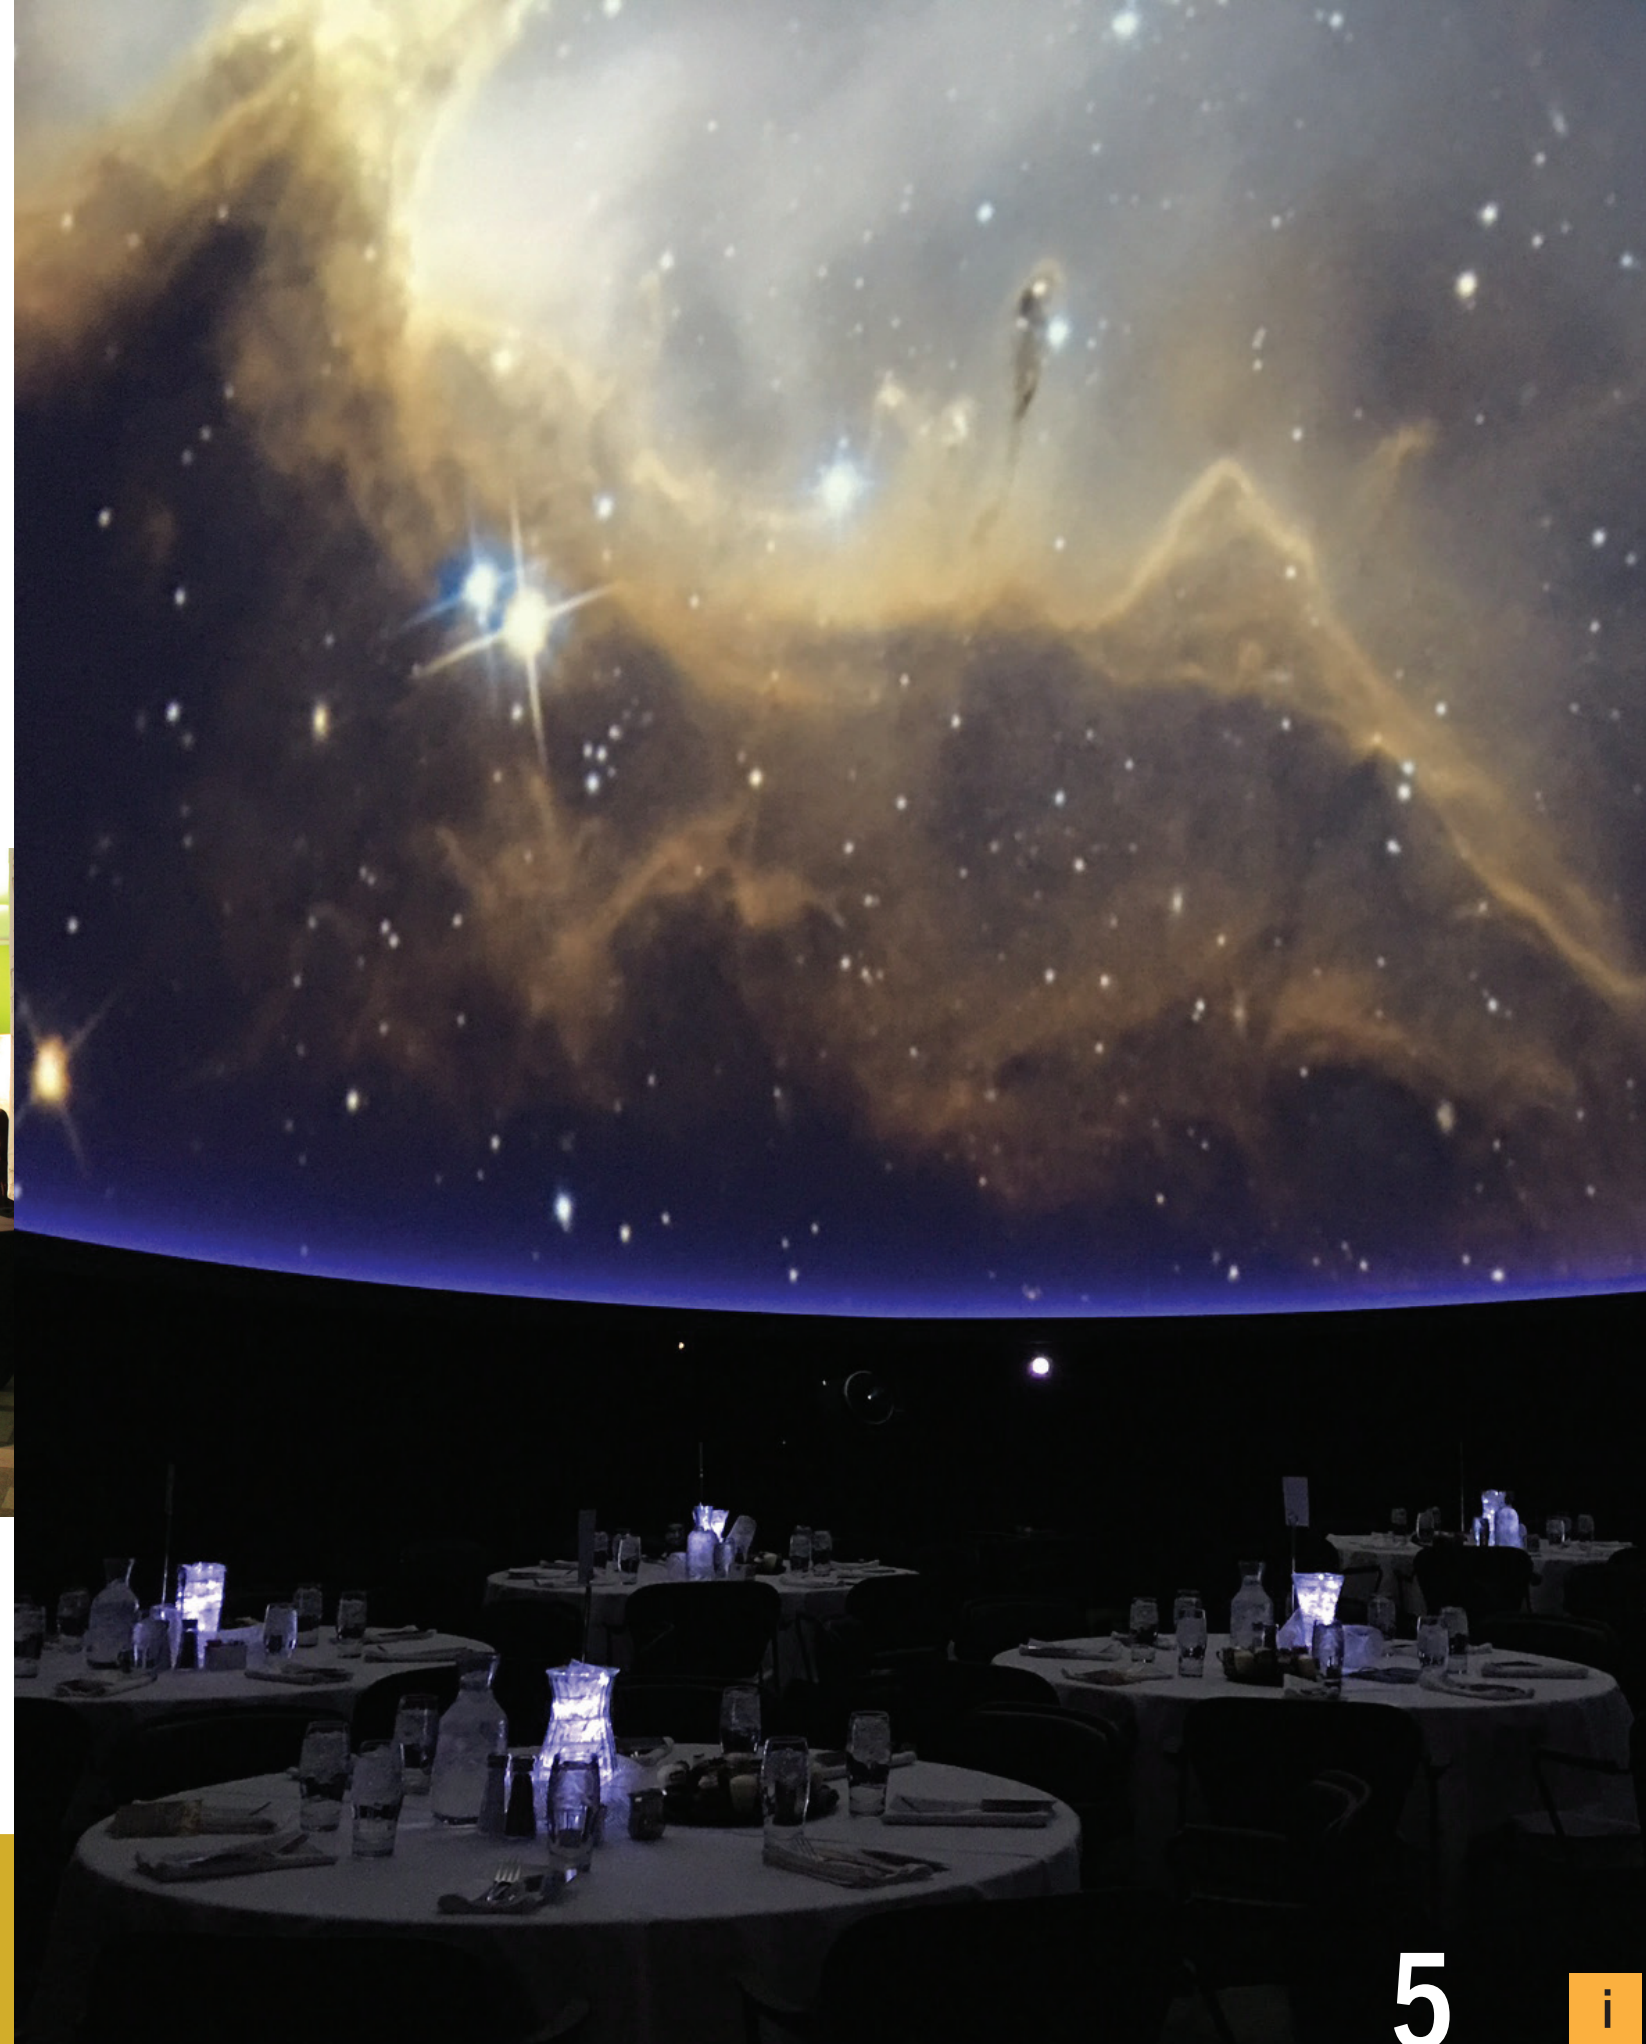

2nd floor: \$4,000

OPTION 2

Bring your presentations and lectures to life in our spacious **Adventure Auditorium**, followed by a reception in one of our banquet halls, this is an experience your guests will be thinking about for years to come.

One hall + one exhibit: \$3,000

- e: Founders Hall**
- f: Principal Hall**
- g: When Things Get Moving**
- h: Principal Hall**
- i: Star Theater Planetarium**

Business meetings

BUILD THE PERFECT EXPERIENCE for your business meetings from our selection of halls and a board room.