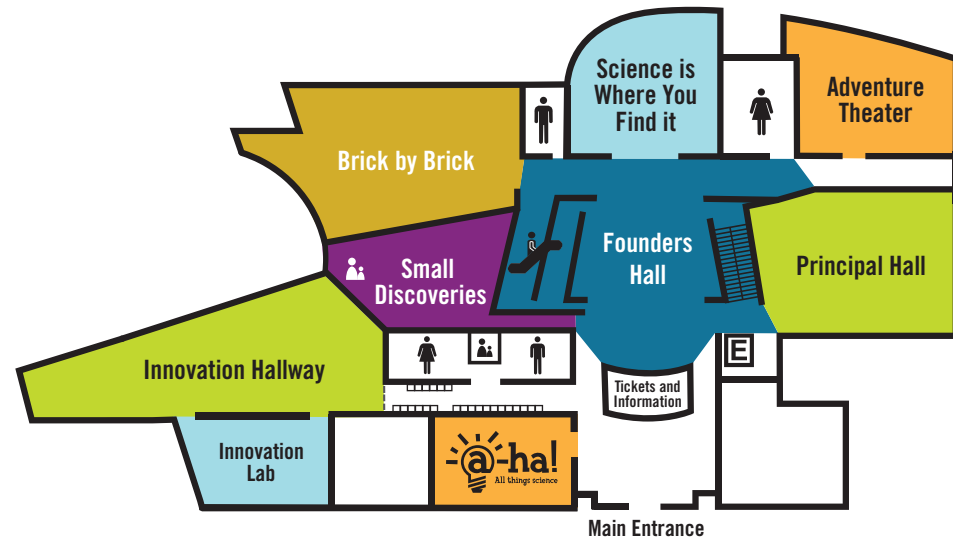

SCI

THE SCIENCE CENTER OF IOWA (SCI) is a nonprofit organization serving almost 200,000 visitors, annually. Hands-on exhibits and programming capture the creative minds of individuals, children, and families from all 99 counties and beyond our borders. The venue is a place for convening, connecting and creating memories to last a lifetime.

j

k

j: Board Room

k: Principal Hall

l: Science is Where You Find it

TAKE ALL THE SPACE YOU NEED!

This option gives your guests the space to roam and fully appreciate the venue and your event. This includes **Founders Hall, Small Discoveries, Brick by Brick, Science Is Where You Find It, Why the Sky?, Star Theater Planetarium, What on Earth?** and **When Things Get Moving**. It does not include outdoor spaces.

Full building: \$6,000

SCI map and capacity

MAIN LEVEL

MAIN LEVEL CAPACITY

	cocktails	banquet	theater
Founders Hall	350	200	250
Principal Hall	350	200	250
Adventure Auditorium			150
Science is Where You Find it	75	50	50
Brick by Brick	50		
Small Discoveries	50		
Innovation Hallway	125	75	