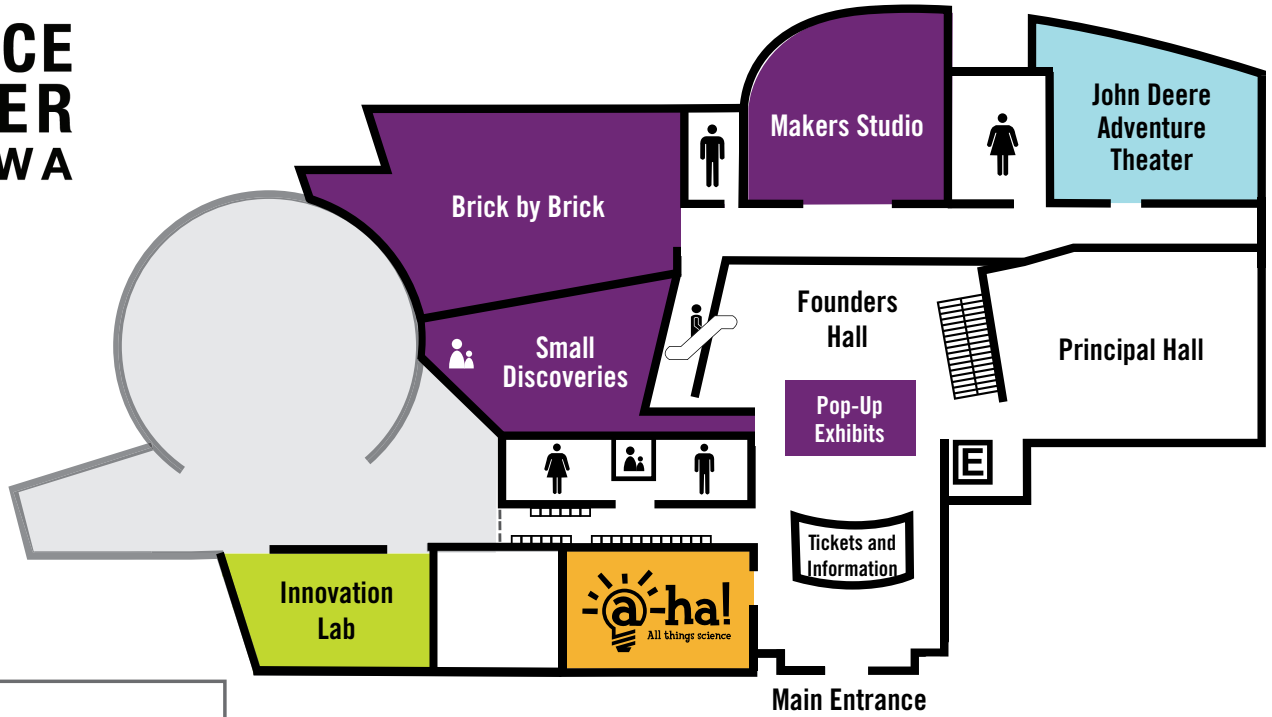

SCIENCE CENTER OF IOWA

# MAIN LEVEL

# UPPER LEVEL

-  = Experience Platforms
-  = Gift Store
-  = Theaters
-  = Innovation Lab
-  = WHO Weather Studio
-  = Elevator
-  = Stairs
-  = Up Escalator
-  = Lockers
-  = Women's Restroom
-  = Men's Restroom
-  = Family Restroom